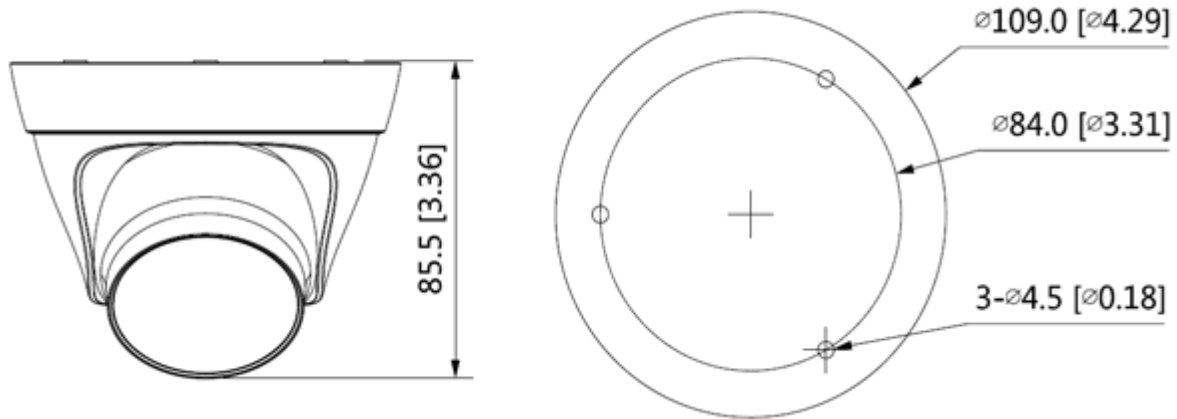

Dimensions (mm/inch)

Accessories : Optional